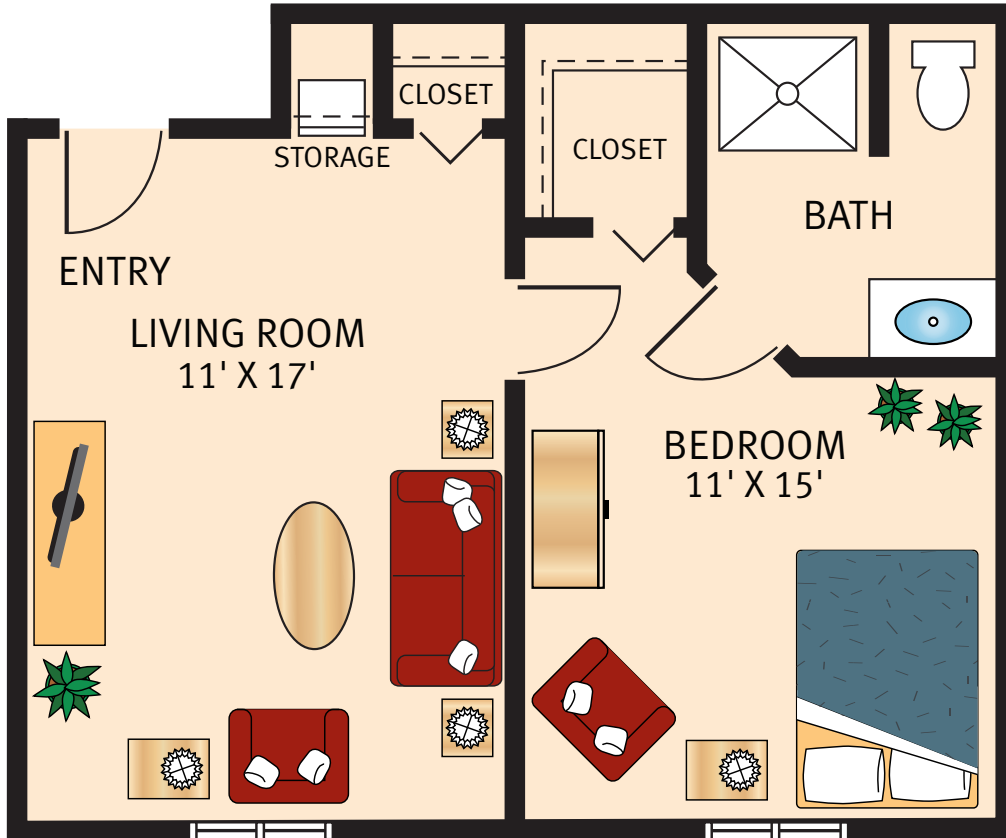

HOBART
TWO BEDROOM
1,208 Square Feet

Floor plans are not to scale and are shown for comparative purposes only.
Actual apartment floor plans may have minor variations.

GRANBURY
TWO BEDROOM
1,448 Square Feet

Floor plans are not to scale and are shown for comparative purposes only.
Actual apartment floor plans may have minor variations.

AUGUSTA
TWO BEDROOM
1,500 Square Feet

Floor plans are not to scale and are shown for comparative purposes only.
Actual apartment floor plans may have minor variations.

CLAYTON
TWO BEDROOM COTTAGE WITH DEN
1,730 Square Feet

Floor plans are not to scale and are shown for comparative purposes only.
Actual apartment floor plans may have minor variations.

FAIRVIEW
STUDIO APARTMENT
331 Square Feet

Floor plans are not to scale and are shown for comparative purposes only.
Actual apartment floor plans may have minor variations.

ALEXANDER
ONE BEDROOM
437 Square Feet

Floor plans are not to scale and are shown for comparative purposes only.
Actual apartment floor plans may have minor variations.