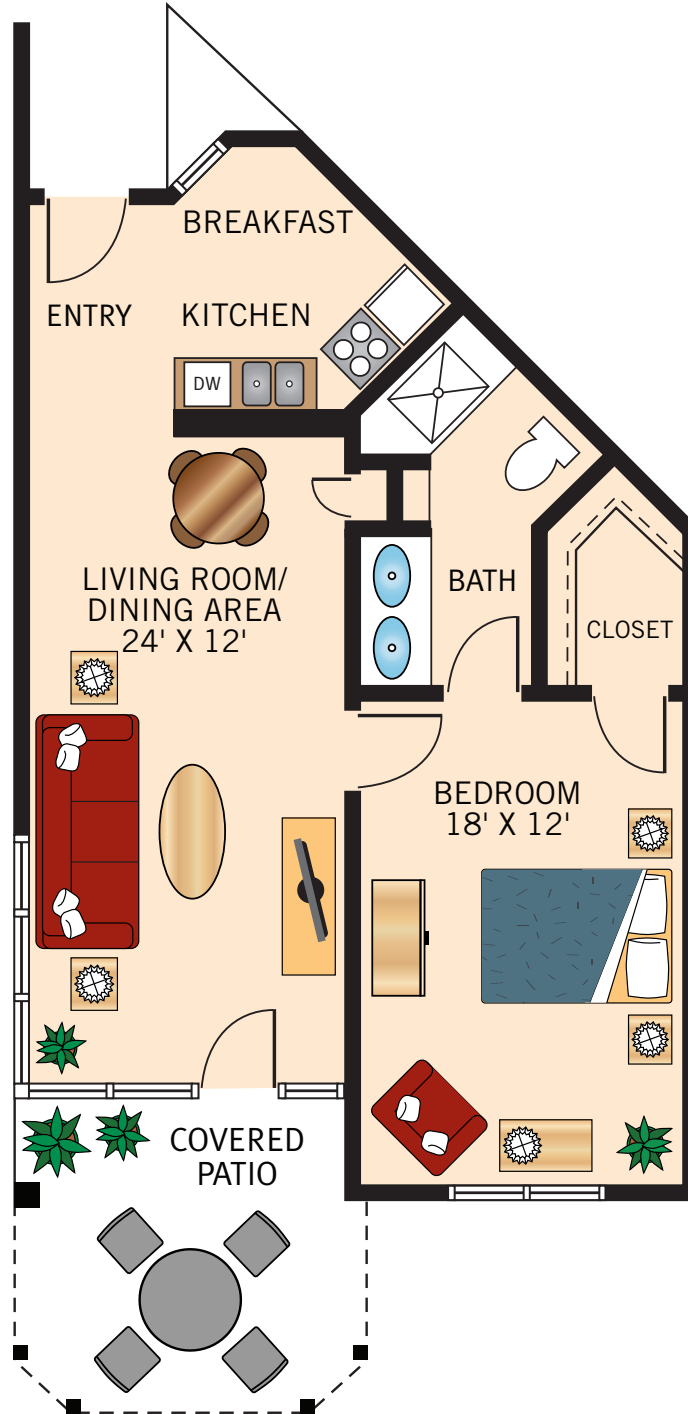

LAWTON
ONE BEDROOM
724 Square Feet

Floor plans are not to scale and are shown for comparative purposes only.
Actual apartment floor plans may have minor variations.

CORDELL
ONE BEDROOM
750 Square Feet

Floor plans are not to scale and are shown for comparative purposes only.
Actual apartment floor plans may have minor variations.

CLAREMORE
ONE BEDROOM
781 Square Feet

Floor plans are not to scale and are shown for comparative purposes only.
Actual apartment floor plans may have minor variations.

MOORE
ONE BEDROOM
990 Square Feet

Floor plans are not to scale and are shown for comparative purposes only.
Actual apartment floor plans may have minor variations.

REMINGTON
TWO BEDROOM
990 Square Feet

Floor plans are not to scale and are shown for comparative purposes only.
Actual apartment floor plans may have minor variations.

WAYNOKA
TWO BEDROOM
1,000 Square Feet

Floor plans are not to scale and are shown for comparative purposes only.
Actual apartment floor plans may have minor variations.

OKEENE
ONE BEDROOM COTTAGE
1,100 Square Feet

Floor plans are not to scale and are shown for comparative purposes only.
Actual apartment floor plans may have minor variations.