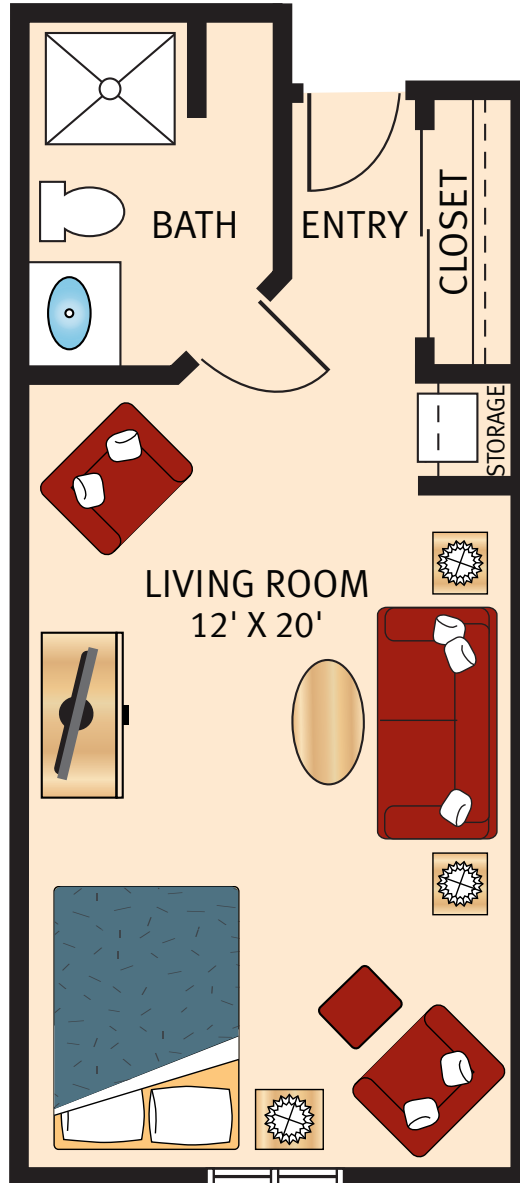

REMINGTON
TWO BEDROOM
990 Square Feet

Floor plans are not to scale and are shown for comparative purposes only.
Actual apartment floor plans may have minor variations.

WAYNOKA
TWO BEDROOM
1,000 Square Feet

HOBART
TWO BEDROOM
1,208 Square Feet

Floor plans are not to scale and are shown for comparative purposes only.
Actual apartment floor plans may have minor variations.

GRANBURY
TWO BEDROOM
1,448 Square Feet

Floor plans are not to scale and are shown for comparative purposes only.
Actual apartment floor plans may have minor variations.

AUGUSTA
TWO BEDROOM
1,500 Square Feet

Floor plans are not to scale and are shown for comparative purposes only.
Actual apartment floor plans may have minor variations.

CLAYTON
TWO BEDROOM COTTAGE WITH DEN
1,730 Square Feet

Floor plans are not to scale and are shown for comparative purposes only.
Actual apartment floor plans may have minor variations.

FAIRVIEW
STUDIO APARTMENT
331 Square Feet