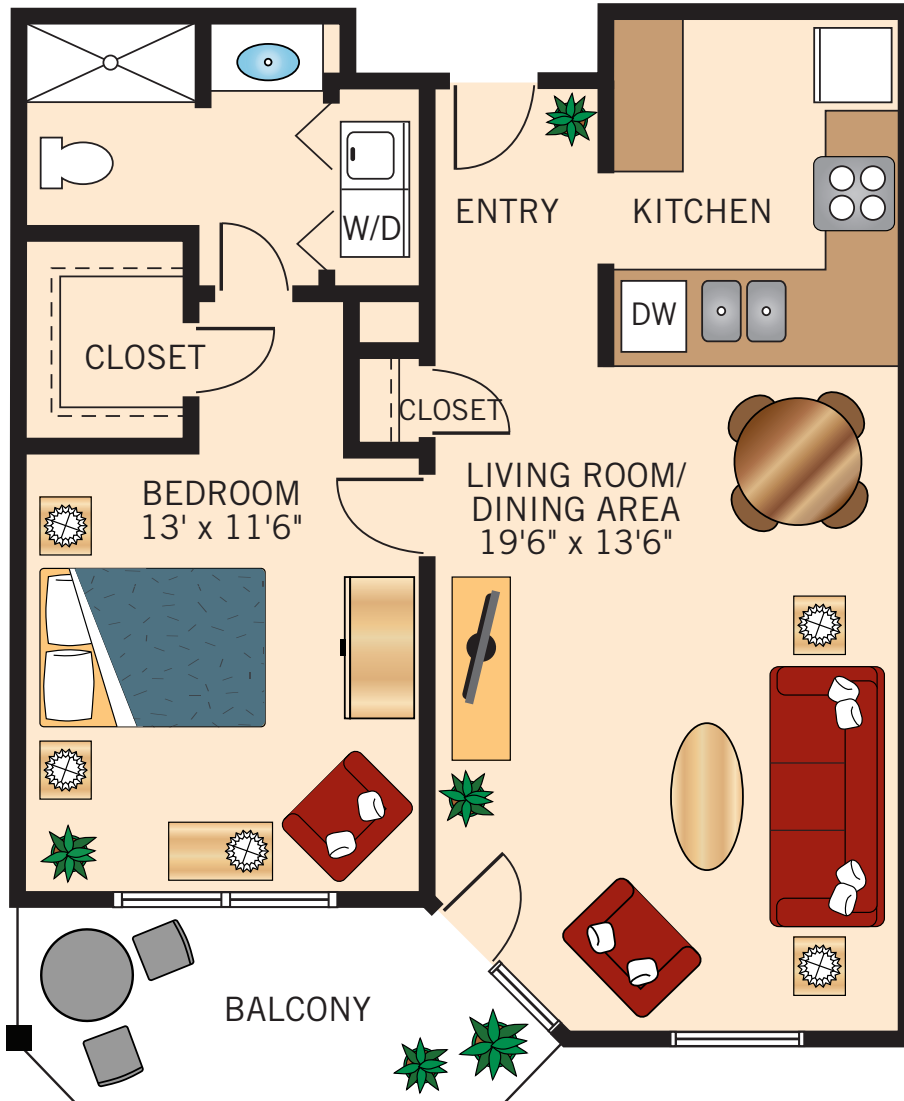

LAWTON
ONE BEDROOM
724 Square Feet

Floor plans are not to scale and are shown for comparative purposes only.
Actual apartment floor plans may have minor variations.

CORDELL
ONE BEDROOM
750 Square Feet

Floor plans are not to scale and are shown for comparative purposes only.
Actual apartment floor plans may have minor variations.

CLAREMORE
ONE BEDROOM
781 Square Feet

Floor plans are not to scale and are shown for comparative purposes only.
Actual apartment floor plans may have minor variations.

MOORE
ONE BEDROOM
990 Square Feet

Floor plans are not to scale and are shown for comparative purposes only.
Actual apartment floor plans may have minor variations.

REMINGTON
TWO BEDROOM
990 Square Feet

Floor plans are not to scale and are shown for comparative purposes only.
Actual apartment floor plans may have minor variations.

WAYNOKA
TWO BEDROOM
1,000 Square Feet

Floor plans are not to scale and are shown for comparative purposes only.
Actual apartment floor plans may have minor variations.

OKEENE
ONE BEDROOM COTTAGE
1,100 Square Feet

Floor plans are not to scale and are shown for comparative purposes only.
Actual apartment floor plans may have minor variations.