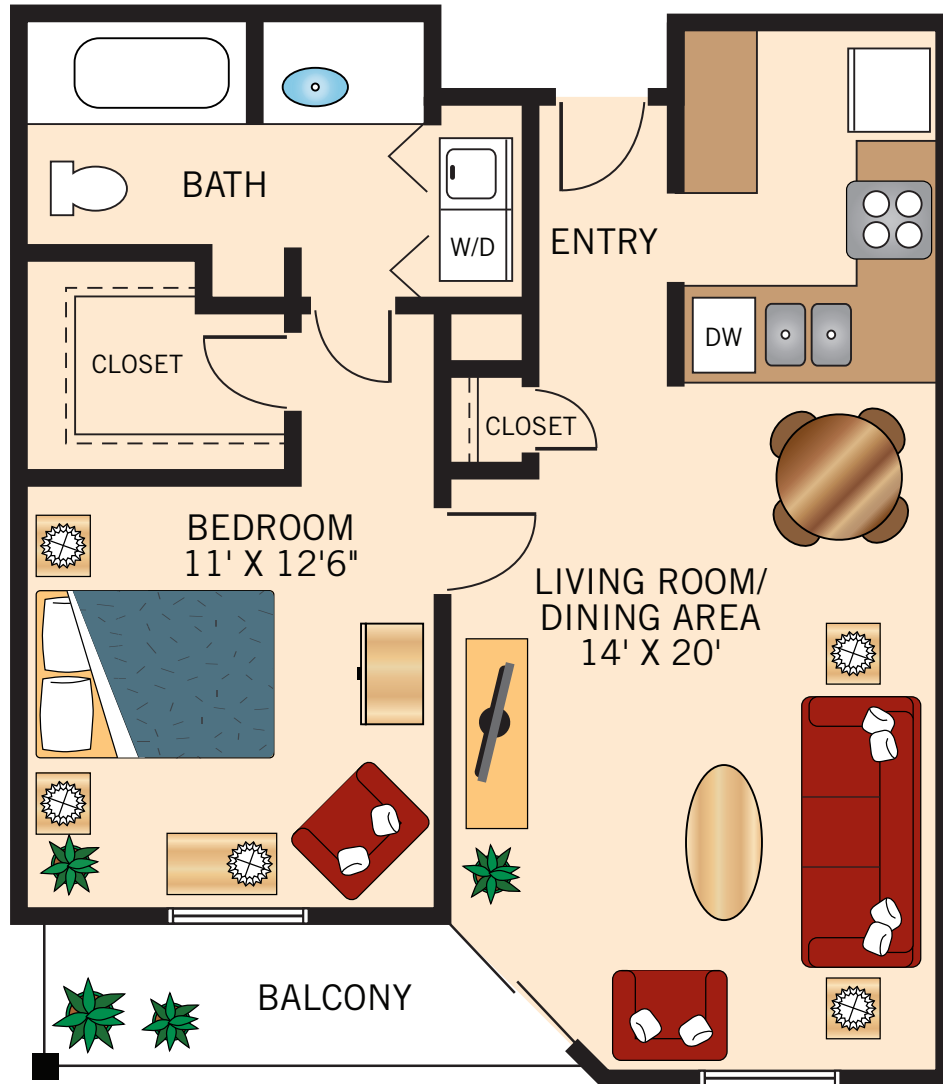

LAWTON
ONE BEDROOM
724 Square Feet

Floor plans are not to scale and are shown for comparative purposes only.
Actual apartment floor plans may have minor variations.

CORDELL
ONE BEDROOM
750 Square Feet

Floor plans are not to scale and are shown for comparative purposes only.
Actual apartment floor plans may have minor variations.

CLAREMORE
ONE BEDROOM
781 Square Feet

Floor plans are not to scale and are shown for comparative purposes only.
Actual apartment floor plans may have minor variations.

MOORE
ONE BEDROOM
990 Square Feet

Floor plans are not to scale and are shown for comparative purposes only.
Actual apartment floor plans may have minor variations.

REMINGTON
TWO BEDROOM
990 Square Feet

Floor plans are not to scale and are shown for comparative purposes only.
Actual apartment floor plans may have minor variations.

WAYNOKA
TWO BEDROOM
1,000 Square Feet

Floor plans are not to scale and are shown for comparative purposes only.
Actual apartment floor plans may have minor variations.

OKEENE
ONE BEDROOM COTTAGE
1,100 Square Feet

Floor plans are not to scale and are shown for comparative purposes only.
Actual apartment floor plans may have minor variations.