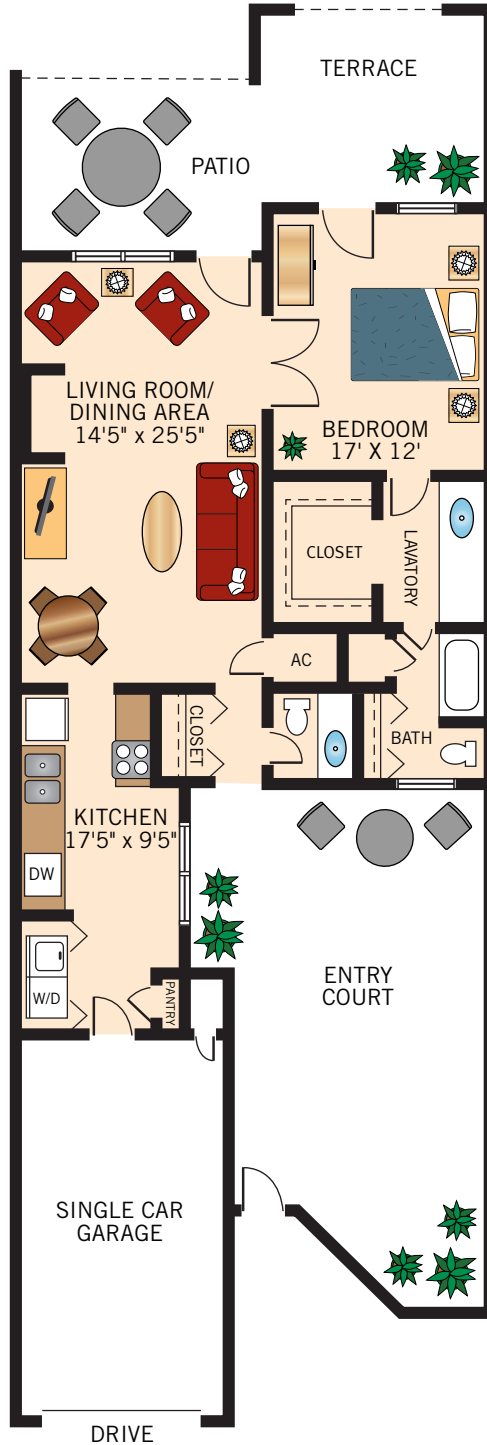

CLAREMORE
ONE BEDROOM
781 Square Feet

Floor plans are not to scale and are shown for comparative purposes only.
Actual apartment floor plans may have minor variations.

MOORE
ONE BEDROOM
990 Square Feet

Floor plans are not to scale and are shown for comparative purposes only.
Actual apartment floor plans may have minor variations.

REMINGTON
TWO BEDROOM
990 Square Feet

Floor plans are not to scale and are shown for comparative purposes only.
Actual apartment floor plans may have minor variations.

WAYNOKA
TWO BEDROOM
1,000 Square Feet

Floor plans are not to scale and are shown for comparative purposes only.
Actual apartment floor plans may have minor variations.

OKEENE
ONE BEDROOM COTTAGE
1,100 Square Feet

Floor plans are not to scale and are shown for comparative purposes only.
Actual apartment floor plans may have minor variations.

HOBART
TWO BEDROOM
1,208 Square Feet

Floor plans are not to scale and are shown for comparative purposes only.
Actual apartment floor plans may have minor variations.

GRANBURY
TWO BEDROOM
1,448 Square Feet