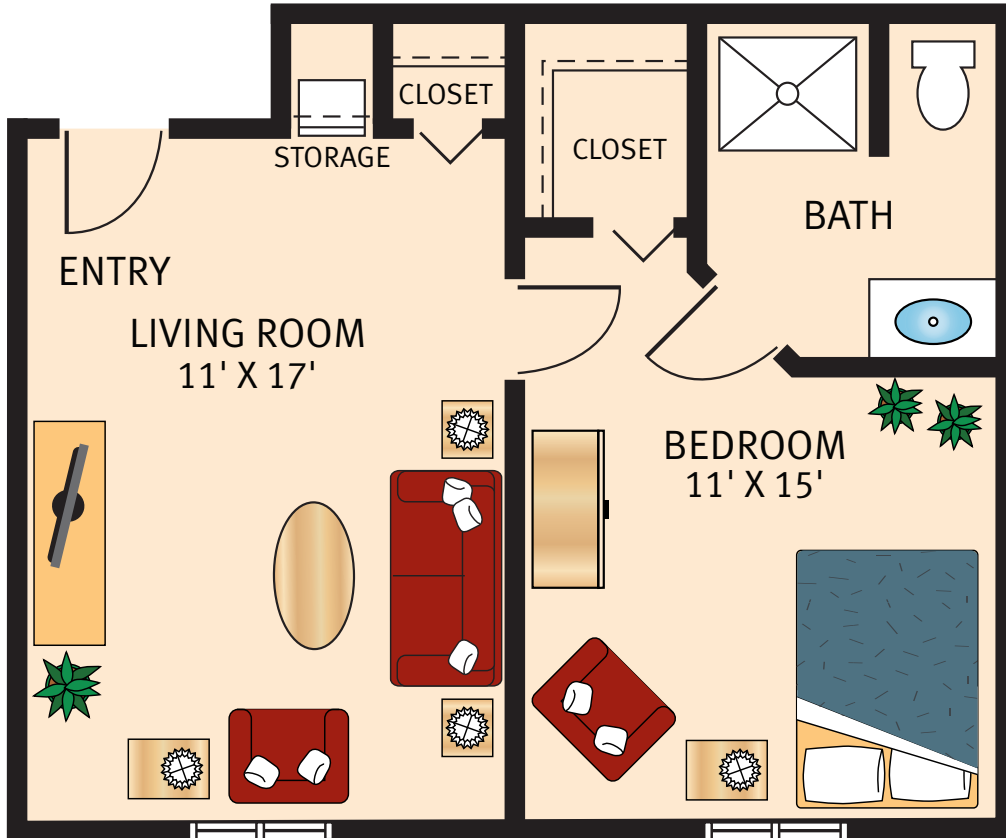

**FAIRVIEW**  
**STUDIO APARTMENT**  
331 Square Feet

Floor plans are not to scale and are shown for comparative purposes only.  
Actual apartment floor plans may have minor variations.

**ALEXANDER**  
**ONE BEDROOM**  
437 Square Feet

Floor plans are not to scale and are shown for comparative purposes only.  
Actual apartment floor plans may have minor variations.