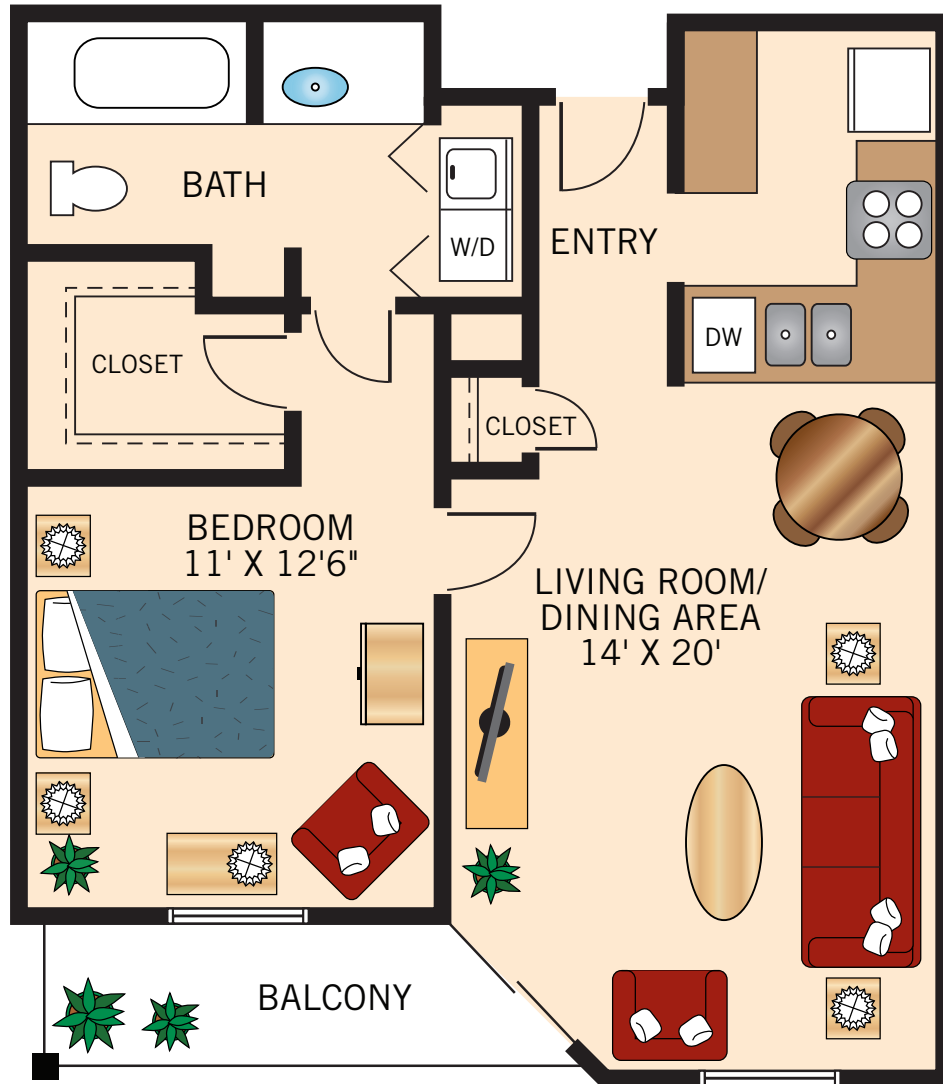

**LAWTON**  
**ONE BEDROOM**  
724 Square Feet

Floor plans are not to scale and are shown for comparative purposes only.  
Actual apartment floor plans may have minor variations.

**CORDELL**  
**ONE BEDROOM**  
750 Square Feet

Floor plans are not to scale and are shown for comparative purposes only.  
Actual apartment floor plans may have minor variations.

**CLAREMORE**  
**ONE BEDROOM**  
781 Square Feet

Floor plans are not to scale and are shown for comparative purposes only.  
Actual apartment floor plans may have minor variations.

**MOORE**  
**ONE BEDROOM**  
990 Square Feet

Floor plans are not to scale and are shown for comparative purposes only.  
Actual apartment floor plans may have minor variations.

**REMINGTON**  
**TWO BEDROOM**  
990 Square Feet

Floor plans are not to scale and are shown for comparative purposes only.  
Actual apartment floor plans may have minor variations.

**WAYNOKA**  
**TWO BEDROOM**  
1,000 Square Feet

Floor plans are not to scale and are shown for comparative purposes only.  
Actual apartment floor plans may have minor variations.