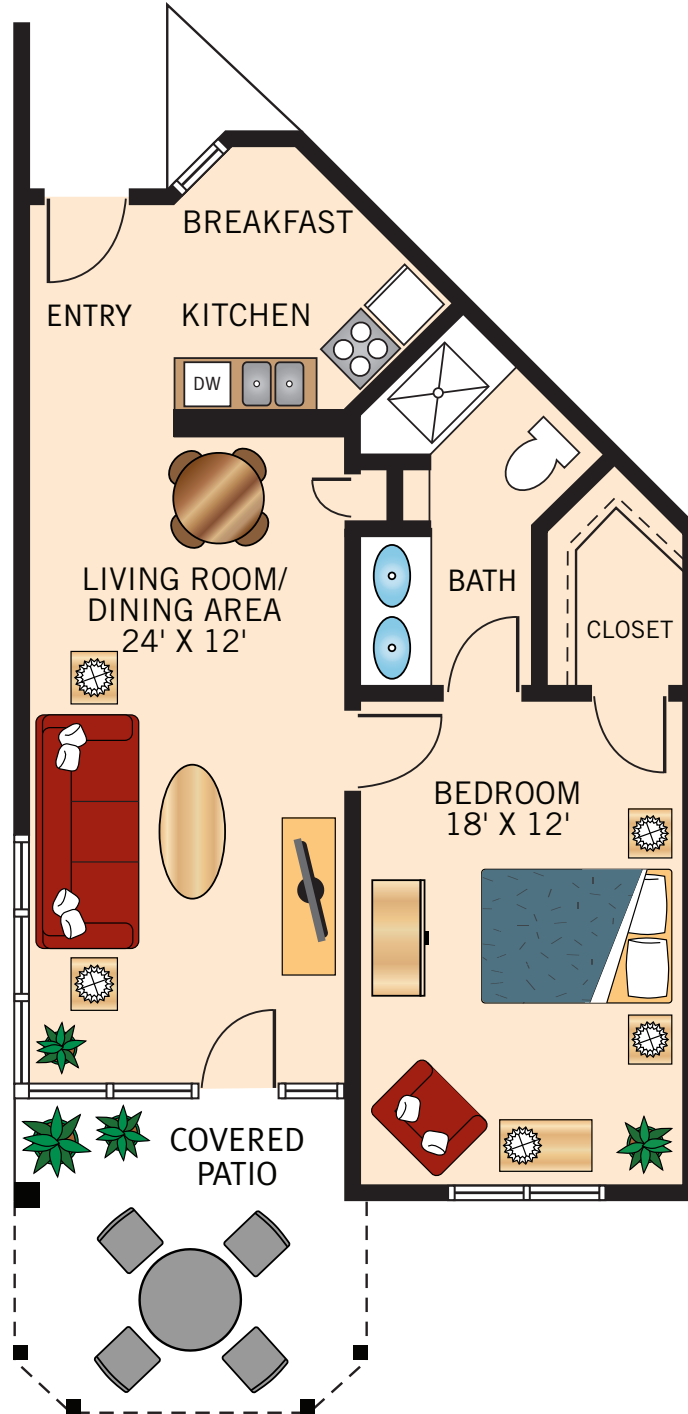

**LAWTON**  
**ONE BEDROOM**  
724 Square Feet

Floor plans are not to scale and are shown for comparative purposes only.  
Actual apartment floor plans may have minor variations.

**CORDELL**  
**ONE BEDROOM**  
750 Square Feet

Floor plans are not to scale and are shown for comparative purposes only.  
Actual apartment floor plans may have minor variations.

**CLAREMORE**  
**ONE BEDROOM**  
781 Square Feet

Floor plans are not to scale and are shown for comparative purposes only.  
Actual apartment floor plans may have minor variations.

**MOORE**  
**ONE BEDROOM**  
990 Square Feet

Floor plans are not to scale and are shown for comparative purposes only.  
Actual apartment floor plans may have minor variations.

**REMINGTON**  
**TWO BEDROOM**  
990 Square Feet

Floor plans are not to scale and are shown for comparative purposes only.  
Actual apartment floor plans may have minor variations.

**WAYNOKA**  
**TWO BEDROOM**  
1,000 Square Feet

Floor plans are not to scale and are shown for comparative purposes only.  
Actual apartment floor plans may have minor variations.