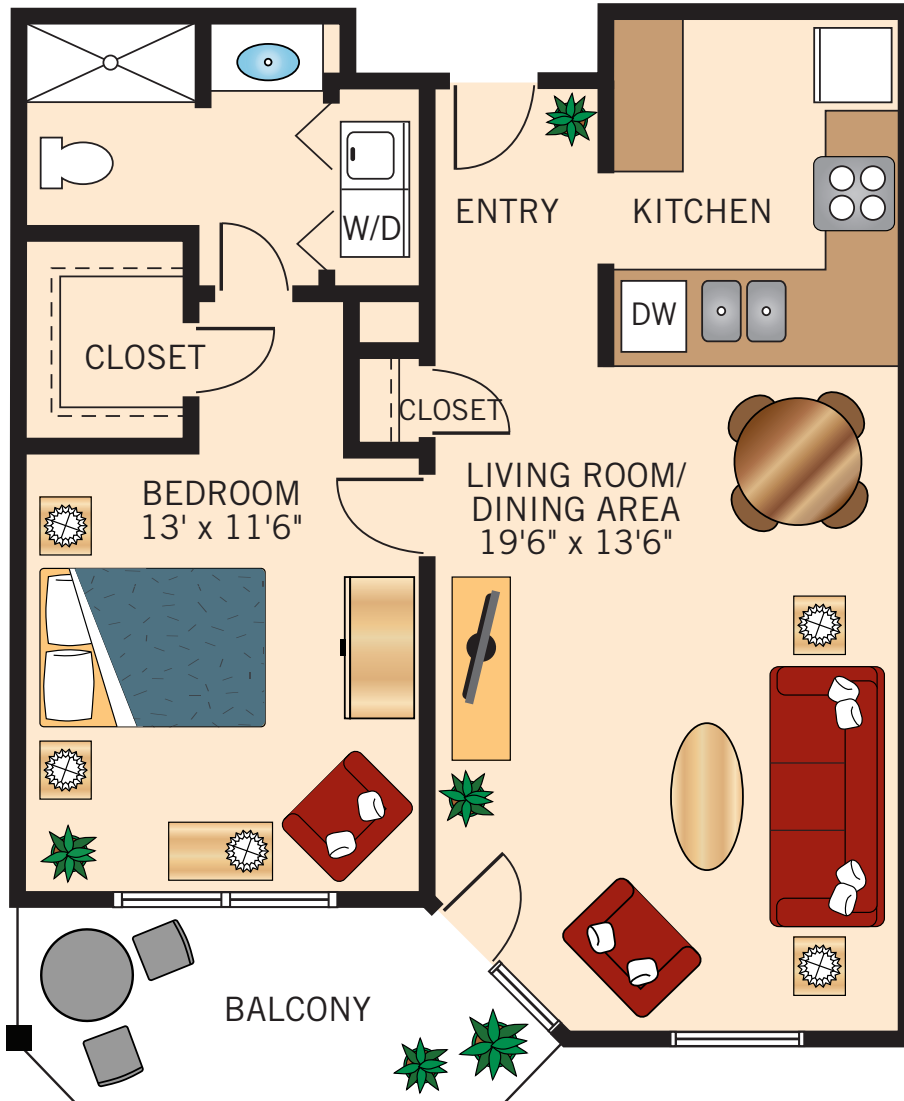

**LAWTON**  
**ONE BEDROOM**  
724 Square Feet

Floor plans are not to scale and are shown for comparative purposes only.  
Actual apartment floor plans may have minor variations.

**CORDELL**  
**ONE BEDROOM**  
750 Square Feet

Floor plans are not to scale and are shown for comparative purposes only.  
Actual apartment floor plans may have minor variations.

**CLAREMORE**  
**ONE BEDROOM**  
781 Square Feet

Floor plans are not to scale and are shown for comparative purposes only.  
Actual apartment floor plans may have minor variations.

**MOORE**  
**ONE BEDROOM**  
990 Square Feet

Floor plans are not to scale and are shown for comparative purposes only.  
Actual apartment floor plans may have minor variations.

**REMINGTON**  
**TWO BEDROOM**  
990 Square Feet

Floor plans are not to scale and are shown for comparative purposes only.  
Actual apartment floor plans may have minor variations.

**WAYNOKA**  
**TWO BEDROOM**  
1,000 Square Feet

Floor plans are not to scale and are shown for comparative purposes only.  
Actual apartment floor plans may have minor variations.