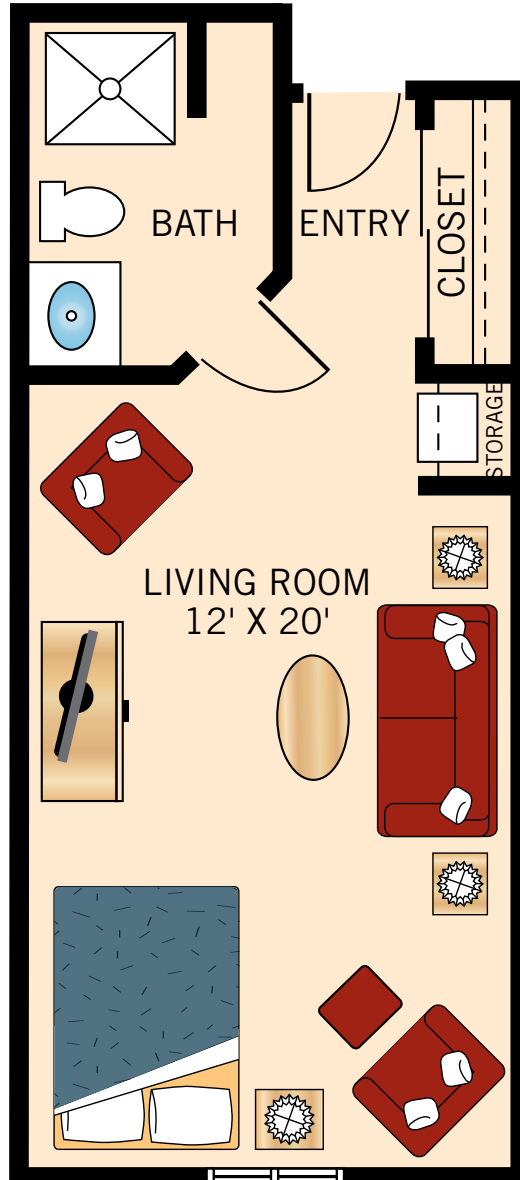

FAIRVIEW
STUDIO APARTMENT
331 Square Feet

Floor plans are not to scale and are shown for comparative purposes only.
Actual apartment floor plans may have minor variations.

ALEXANDER
ONE BEDROOM
437 Square Feet

Floor plans are not to scale and are shown for comparative purposes only.
Actual apartment floor plans may have minor variations.