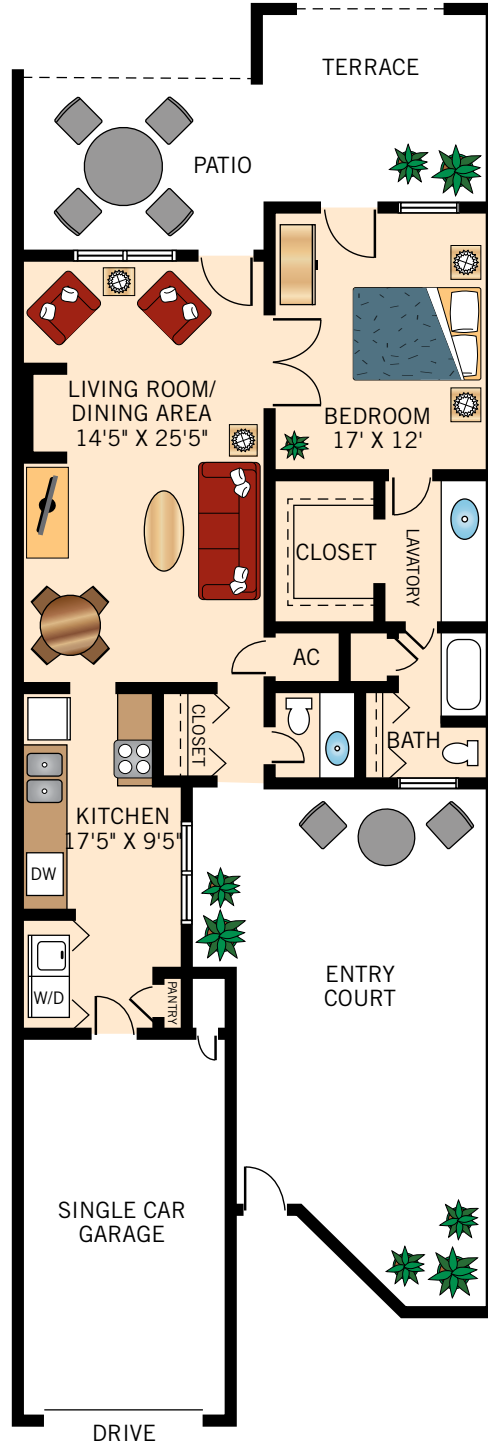

**CLAREMORE
ONE BEDROOM**
781 Square Feet

Floor plans are not to scale and are shown for comparative purposes only.
Actual apartment floor plans may have minor variations.

MOORE
ONE BEDROOM
990 Square Feet

Floor plans are not to scale and are shown for comparative purposes only.
Actual apartment floor plans may have minor variations.

REMINGTON
TWO BEDROOM
990 Square Feet

Floor plans are not to scale and are shown for comparative purposes only.
Actual apartment floor plans may have minor variations.

WAYNOKA
TWO BEDROOM
1,000 Square Feet

Floor plans are not to scale and are shown for comparative purposes only.
Actual apartment floor plans may have minor variations.

OKEENE
ONE BEDROOM COTTAGE
1,100 Square Feet

Floor plans are not to scale and are shown for comparative purposes only.
Actual apartment floor plans may have minor variations.

HOBART
TWO BEDROOM
1,208 Square Feet

Floor plans are not to scale and are shown for comparative purposes only.
Actual apartment floor plans may have minor variations.