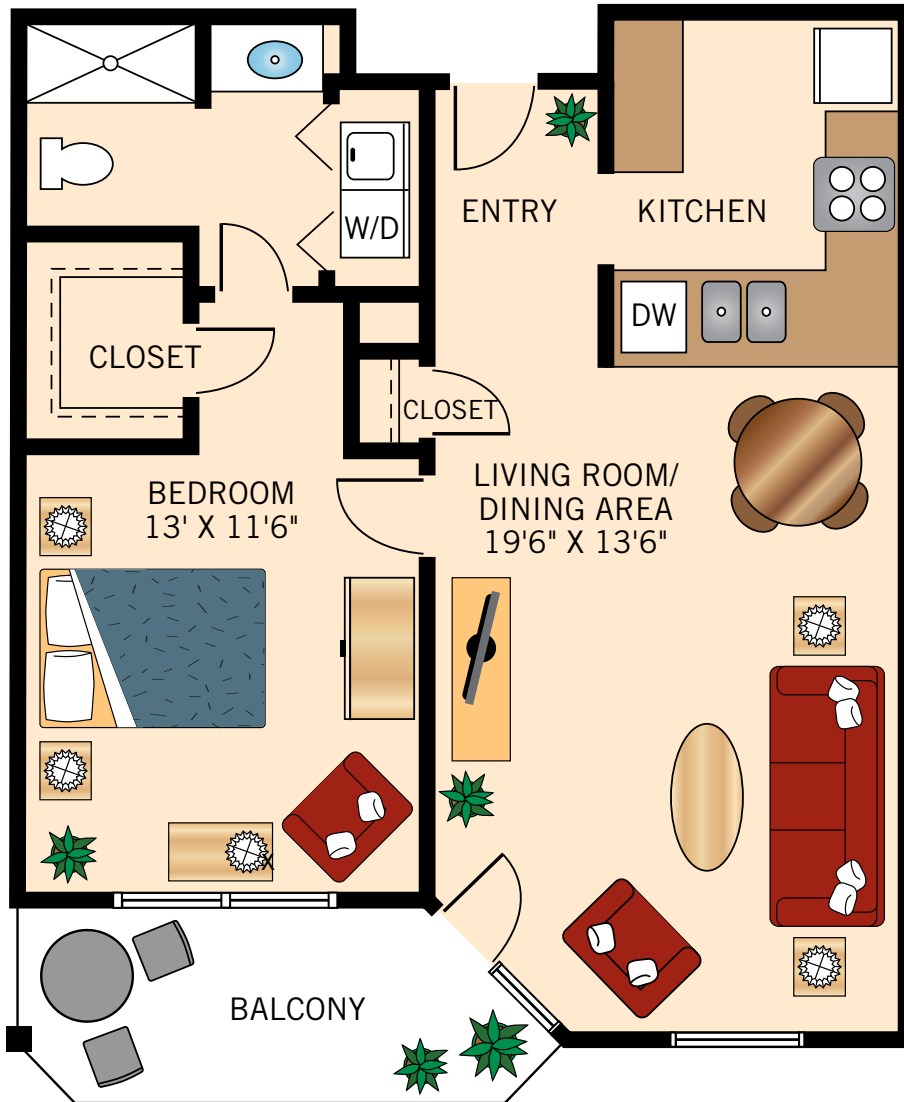

LAWTON
ONE BEDROOM
724 Square Feet

Floor plans are not to scale and are shown for comparative purposes only.
Actual apartment floor plans may have minor variations.

CORDELL
ONE BEDROOM
750 Square Feet

Floor plans are not to scale and are shown for comparative purposes only.
Actual apartment floor plans may have minor variations.

**CLAREMORE
ONE BEDROOM**
781 Square Feet

Floor plans are not to scale and are shown for comparative purposes only.
Actual apartment floor plans may have minor variations.

MOORE
ONE BEDROOM
990 Square Feet

Floor plans are not to scale and are shown for comparative purposes only.
Actual apartment floor plans may have minor variations.

REMINGTON
TWO BEDROOM
990 Square Feet

Floor plans are not to scale and are shown for comparative purposes only.
Actual apartment floor plans may have minor variations.

WAYNOKA
TWO BEDROOM
1,000 Square Feet

Floor plans are not to scale and are shown for comparative purposes only.
Actual apartment floor plans may have minor variations.

OKEENE
ONE BEDROOM COTTAGE
1,100 Square Feet