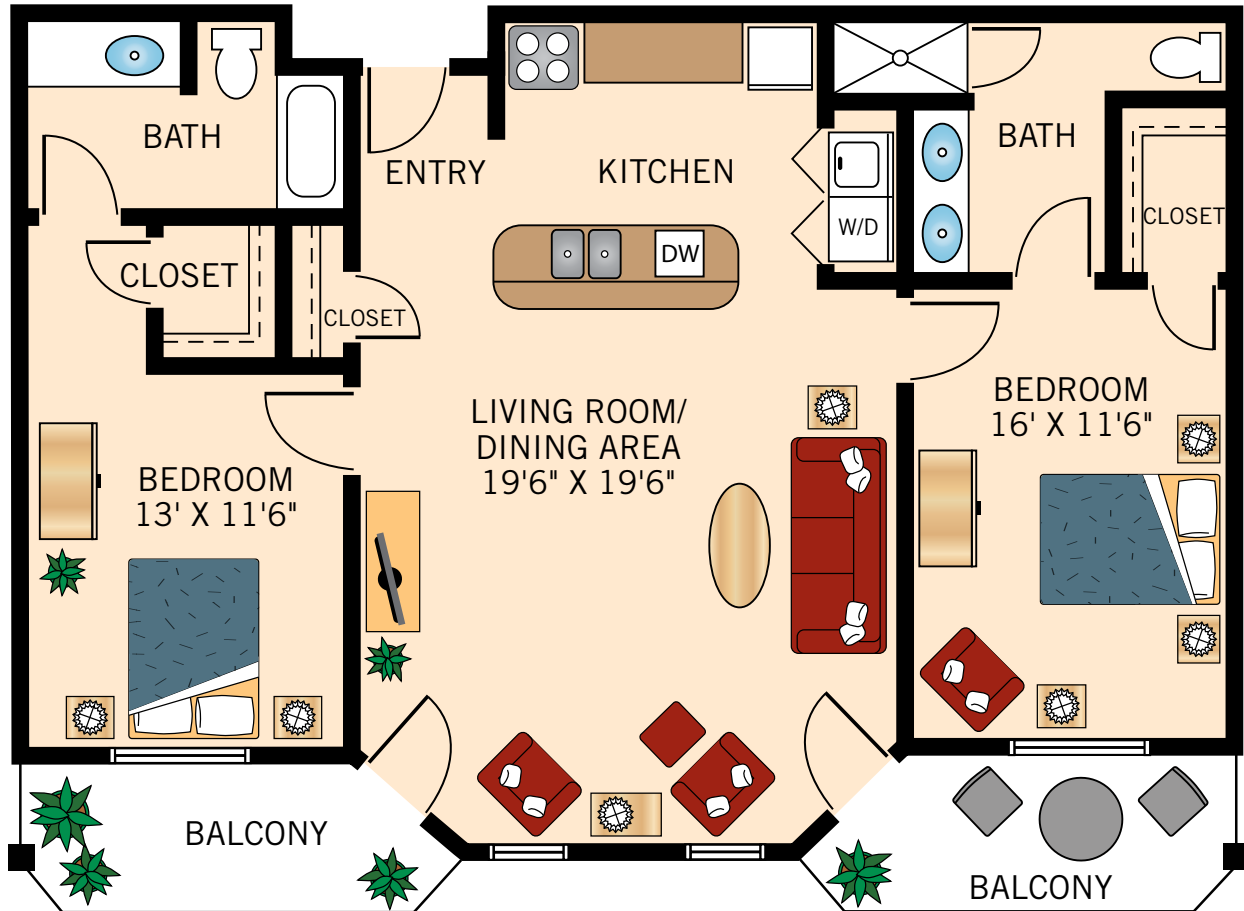

Floor plans are not to scale and are shown for comparative purposes only.
Actual apartment floor plans may have minor variations.

REMINGTON
TWO BEDROOM
990 Square Feet

Floor plans are not to scale and are shown for comparative purposes only.
Actual apartment floor plans may have minor variations.

WAYNOKA
TWO BEDROOM
1,000 Square Feet

Floor plans are not to scale and are shown for comparative purposes only.
Actual apartment floor plans may have minor variations.

OKEENE
ONE BEDROOM COTTAGE
1,100 Square Feet

Floor plans are not to scale and are shown for comparative purposes only.
Actual apartment floor plans may have minor variations.

HOBART
TWO BEDROOM
1,208 Square Feet

Floor plans are not to scale and are shown for comparative purposes only.
Actual apartment floor plans may have minor variations.

GRANBURY
TWO BEDROOM
1,448 Square Feet

Floor plans are not to scale and are shown for comparative purposes only.
Actual apartment floor plans may have minor variations.

AUGUSTA
TWO BEDROOM
1,500 Square Feet