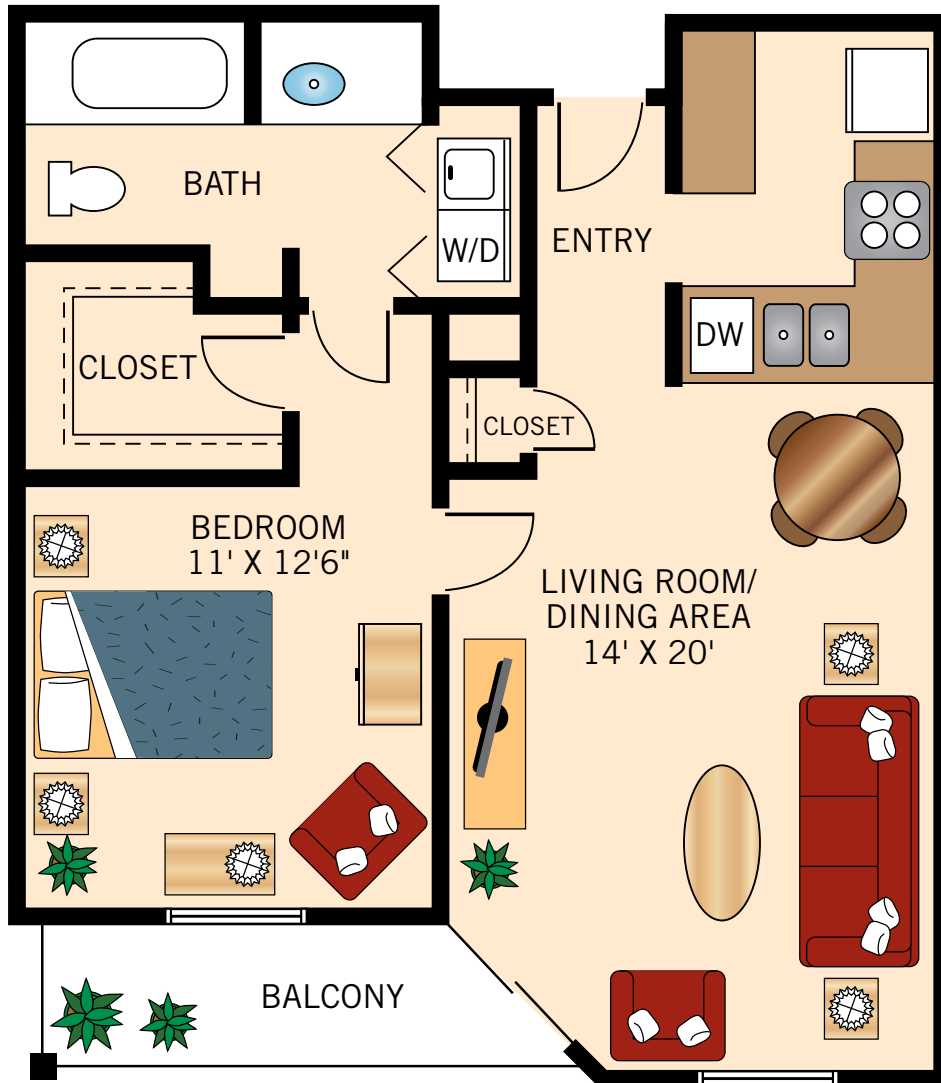

LAWTON
ONE BEDROOM
724 Square Feet

Floor plans are not to scale and are shown for comparative purposes only.
Actual apartment floor plans may have minor variations.

CORDELL
ONE BEDROOM
750 Square Feet

Floor plans are not to scale and are shown for comparative purposes only.
Actual apartment floor plans may have minor variations.

**CLAREMORE
ONE BEDROOM**
781 Square Feet

Floor plans are not to scale and are shown for comparative purposes only.
Actual apartment floor plans may have minor variations.

MOORE
ONE BEDROOM
990 Square Feet

Floor plans are not to scale and are shown for comparative purposes only.
Actual apartment floor plans may have minor variations.

REMINGTON
TWO BEDROOM
990 Square Feet

Floor plans are not to scale and are shown for comparative purposes only.
Actual apartment floor plans may have minor variations.

WAYNOKA
TWO BEDROOM
1,000 Square Feet

Floor plans are not to scale and are shown for comparative purposes only.
Actual apartment floor plans may have minor variations.

OKEENE
ONE BEDROOM COTTAGE
1,100 Square Feet