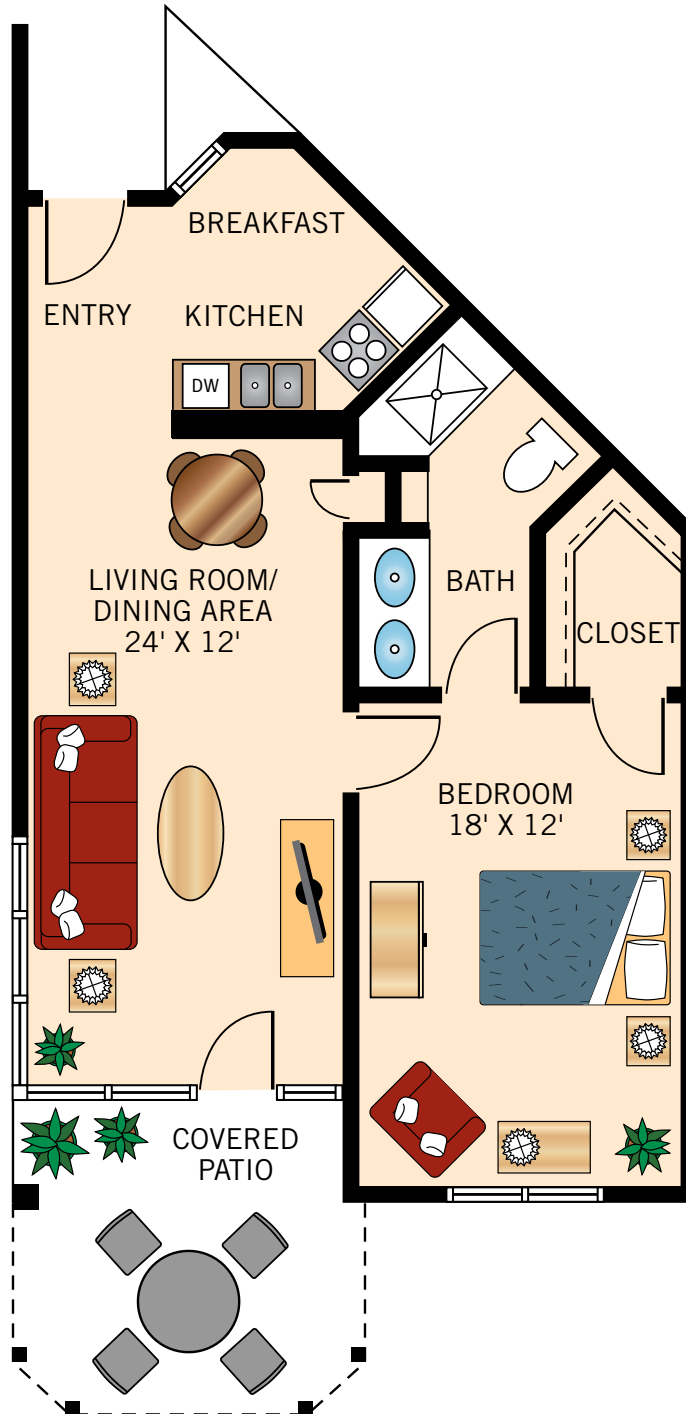

LAWTON
ONE BEDROOM
724 Square Feet

Floor plans are not to scale and are shown for comparative purposes only.
Actual apartment floor plans may have minor variations.

CORDELL
ONE BEDROOM
750 Square Feet

Floor plans are not to scale and are shown for comparative purposes only.
Actual apartment floor plans may have minor variations.

**CLAREMORE
ONE BEDROOM**
781 Square Feet

Floor plans are not to scale and are shown for comparative purposes only.
Actual apartment floor plans may have minor variations.

MOORE
ONE BEDROOM
990 Square Feet

Floor plans are not to scale and are shown for comparative purposes only.
Actual apartment floor plans may have minor variations.

REMINGTON
TWO BEDROOM
990 Square Feet

Floor plans are not to scale and are shown for comparative purposes only.
Actual apartment floor plans may have minor variations.

WAYNOKA
TWO BEDROOM
1,000 Square Feet

Floor plans are not to scale and are shown for comparative purposes only.
Actual apartment floor plans may have minor variations.

OKEENE
ONE BEDROOM COTTAGE
1,100 Square Feet